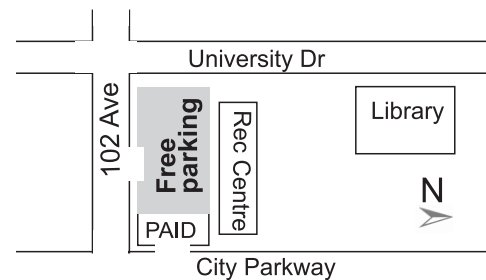

**Special evening & weekend flat rates apply.*

Parking Options

Paid parking in the Underground Parkade Lot

(Ramps accessible at University Dr & 103 Ave or on 104 Ave between University Dr & City Parkway)

Paid Parking* (\$1.50/hour) on P1 has direct library access to Ground Floor by stairs or elevator.

**Special evening & weekend flat rates apply.*

Free 3 hour parking at North Surrey Rec Centre Lot

(On 102 Ave between University Dr. & City Parkway)

- Accessible from City Parkway or by heading west on 102 Ave

(Register licence plate in library promptly)

Free 3 hour parking at North Surrey Rec Centre Lot

(On 102 Ave between University Dr. & City Parkway)

- Accessible from City Parkway or by heading west on 102 Ave

(Register licence plate in library promptly)