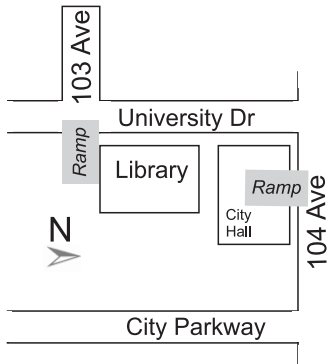

Parking Options

Paid parking in the Underground Parkade Lot

(Ramps accessible at University Dr & 103 Ave or on 104 Ave between University Dr & City Parkway)

Paid Parking* (\$1.50/hour) on P1 has direct library access to Ground Floor by stairs or elevator.

**Special evening & weekend flat rates apply.*

Parking Options

Paid parking in the Underground Parkade Lot

(Ramps accessible at University Dr & 103 Ave or on 104 Ave between University Dr & City Parkway)

- Accessible from City Parkway or by heading west on 102 Ave

(Register licence plate in library promptly)

Free 3 hour parking at North Surrey Rec Centre Lot

(On 102 Ave between University Dr. & City Parkway)

- Accessible from City Parkway or by heading west on 102 Ave

(Register licence plate in library promptly)