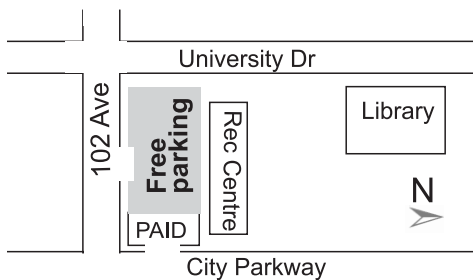

**Special evening & weekend flat rates apply.*

Parking Options

Paid parking in the Underground Parkade Lot

(Ramps accessible at University Dr & 103 Ave or on 104 Ave between University Dr & City Parkway)

Paid Parking* (\$1.50/hour) on P1 has direct library access to Ground Floor by stairs or elevator.

**Special evening & weekend flat rates apply.*

Free 3 hour parking at North Surrey Rec Centre Lot

(On 102 Ave between University Dr. & City Parkway)

- Accessible from City Parkway or by heading west on 102 Ave

(Register licence plate in library promptly)

Free 3 hour parking at North Surrey Rec Centre Lot

(On 102 Ave between University Dr. & City Parkway)

- Accessible from City Parkway or by heading west on 102 Ave

(Register licence plate in library promptly)