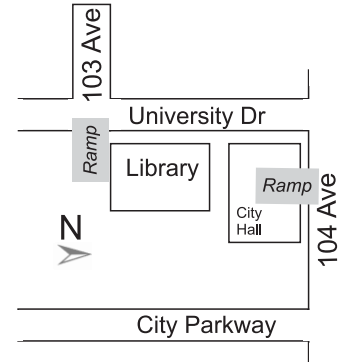

**Special evening & weekend flat rates apply.*

Parking Options

Paid parking in the Underground Parkade Lot

(Ramps accessible at University Dr & 103 Ave or on 104 Ave between University Dr & City Parkway)

Paid Parking* (\$1.50/hour) on P1 has direct library access to Ground Floor by stairs or elevator.

**Special evening & weekend flat rates apply.*

Free 3 hour parking at North Surrey Rec Centre Lot

(On 102 Ave between University Dr. & City Parkway)

- Accessible from City Parkway or by heading west on 102 Ave

(Register licence plate in library promptly)

Free 3 hour parking at North Surrey Rec Centre Lot

(On 102 Ave between University Dr. & City Parkway)

- Accessible from City Parkway or by heading west on 102 Ave

(Register licence plate in library promptly)